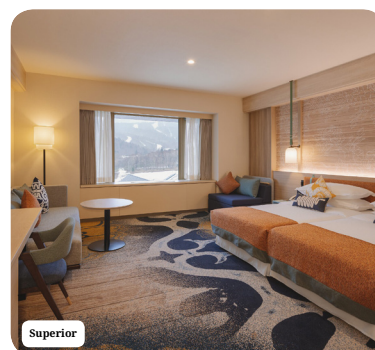

Japan
Kiroro Grand

ที่พัก